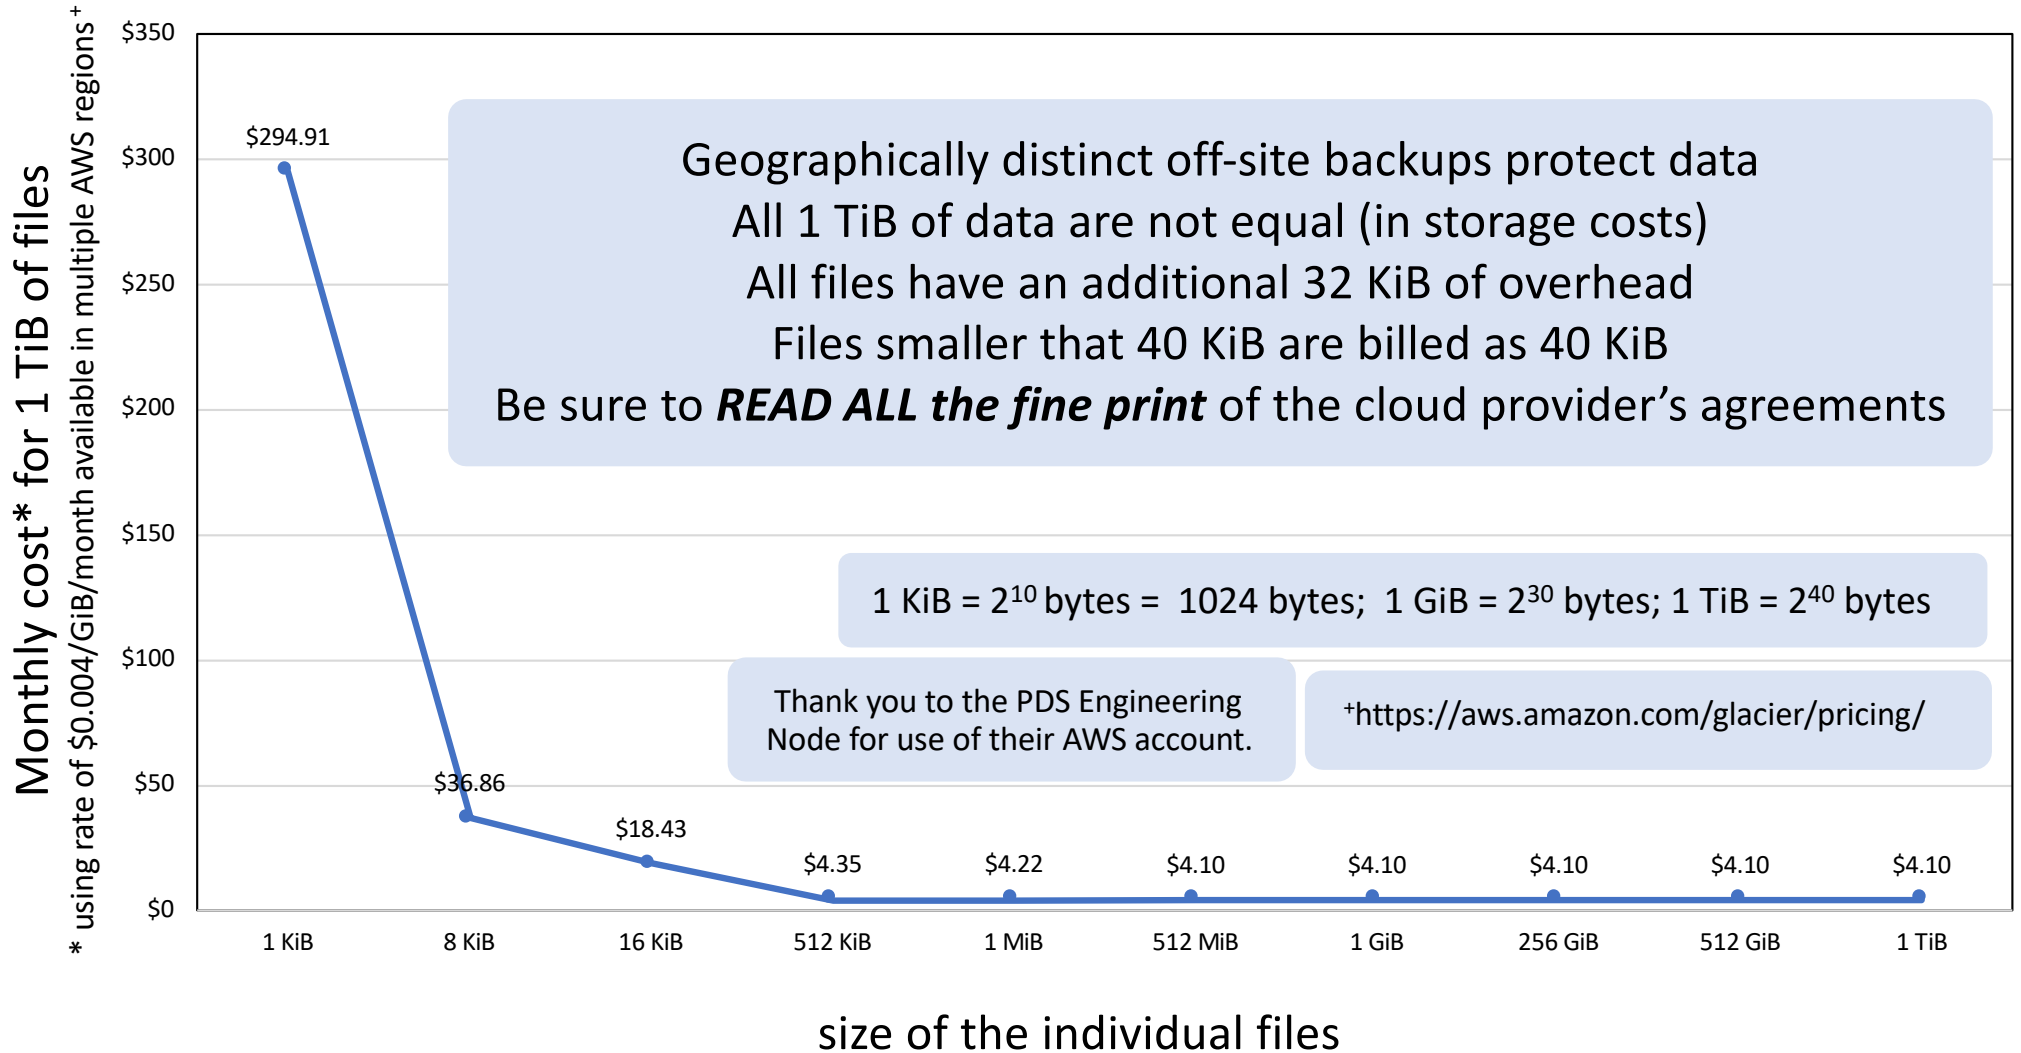

² NASA Planetary Data System Engineering Node, Jet Propulsion Laboratory, 91109, U.S.A

Other PDS cloud pilots at this PDW & PSIDA, Abstract numbers: 7055, 7097, 7102