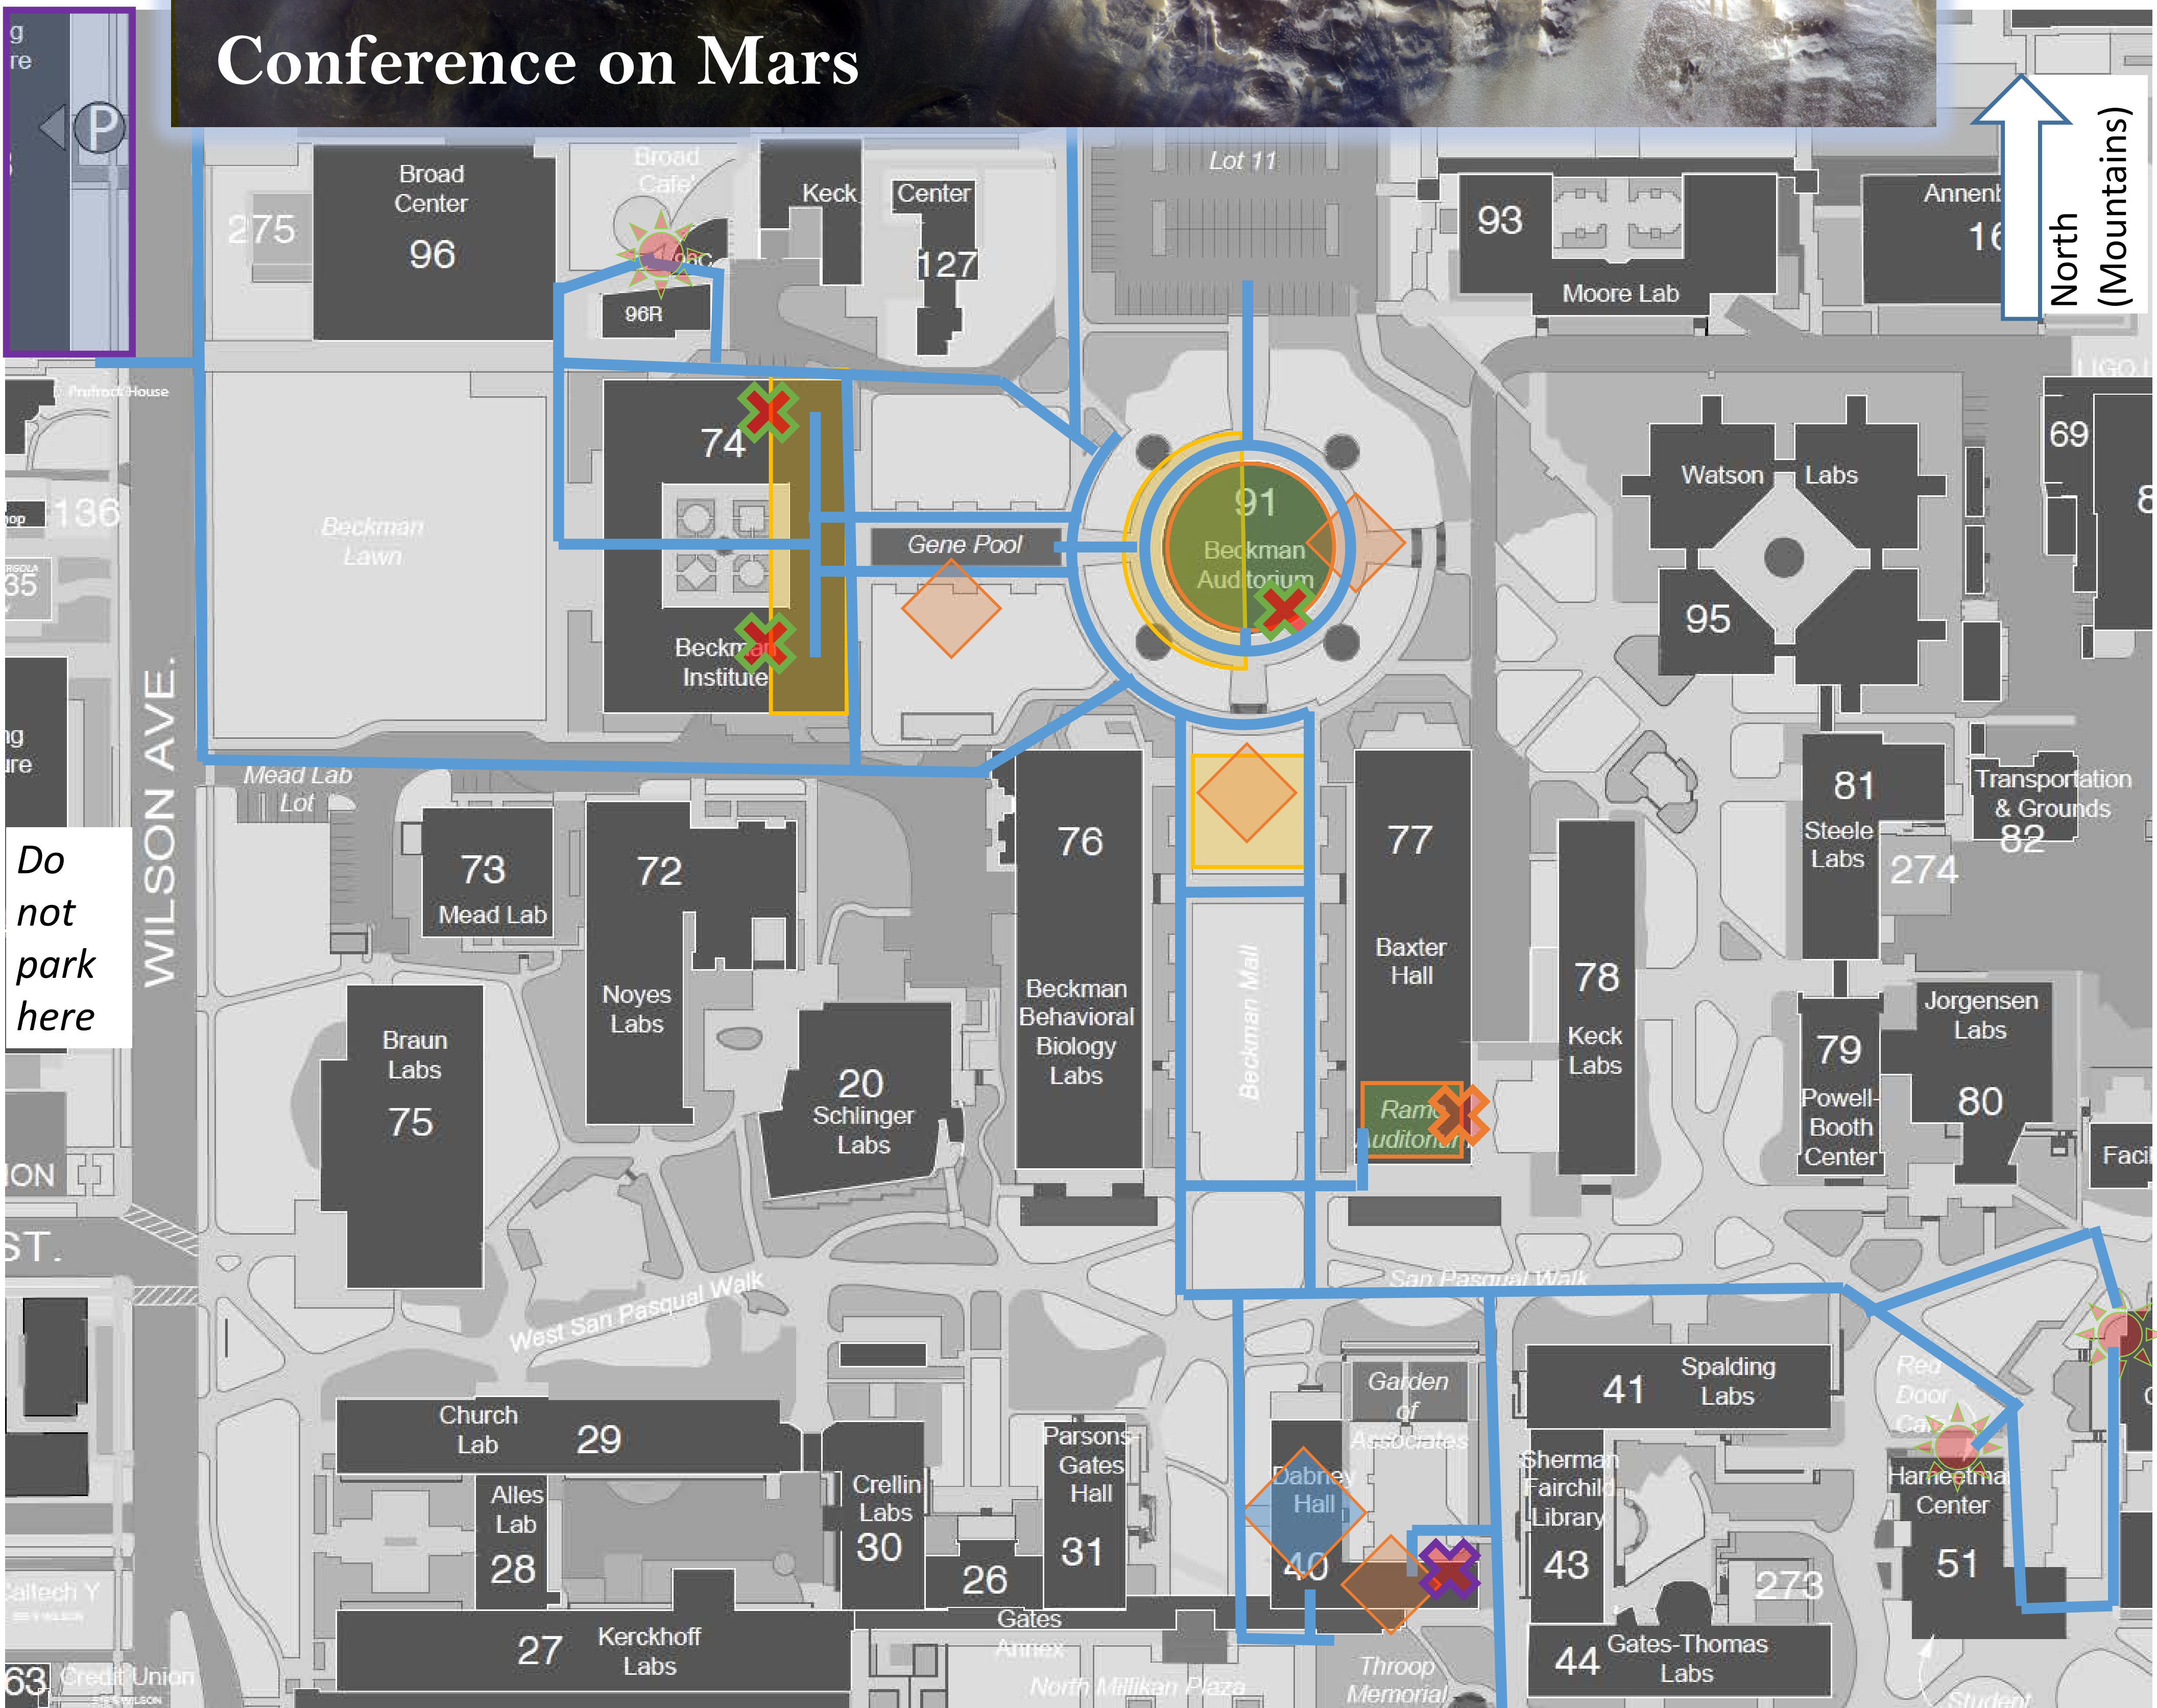

# Ninth International Conference on Mars

Do not park here

**Posters**  
 Beckman Inst. (#74) Patio: 1-32  
 Beckman Aud. Patio: 33-60  
 Tent on Beckman Mall: 61-92

**Oral sessions**  
 Beckman Aud. (#91)  
 Ramo Aud. (#77)

Parking Garage #1 (top left)  
 (Garage #3 is south)

**YOU ARE HERE**

**Restrooms:**  
 Men/Women, w/ADA access (Beckman Inst. & Aud.)

Tables/chairs for rest/side meetings

Quiet & Press Room (Dabney Hall - #40)

ADA-compliant routes between meeting venues

**Caltech Dining (from top left, clockwise):**  
 Broad Café: 7:45am-2:30pm, Chandler Dining Hall: 7am-3:30pm + 5:30pm-8pm, Red Door Café: 7am-10pm

Gender-neutral, w/ADA access (Dabney Hall)