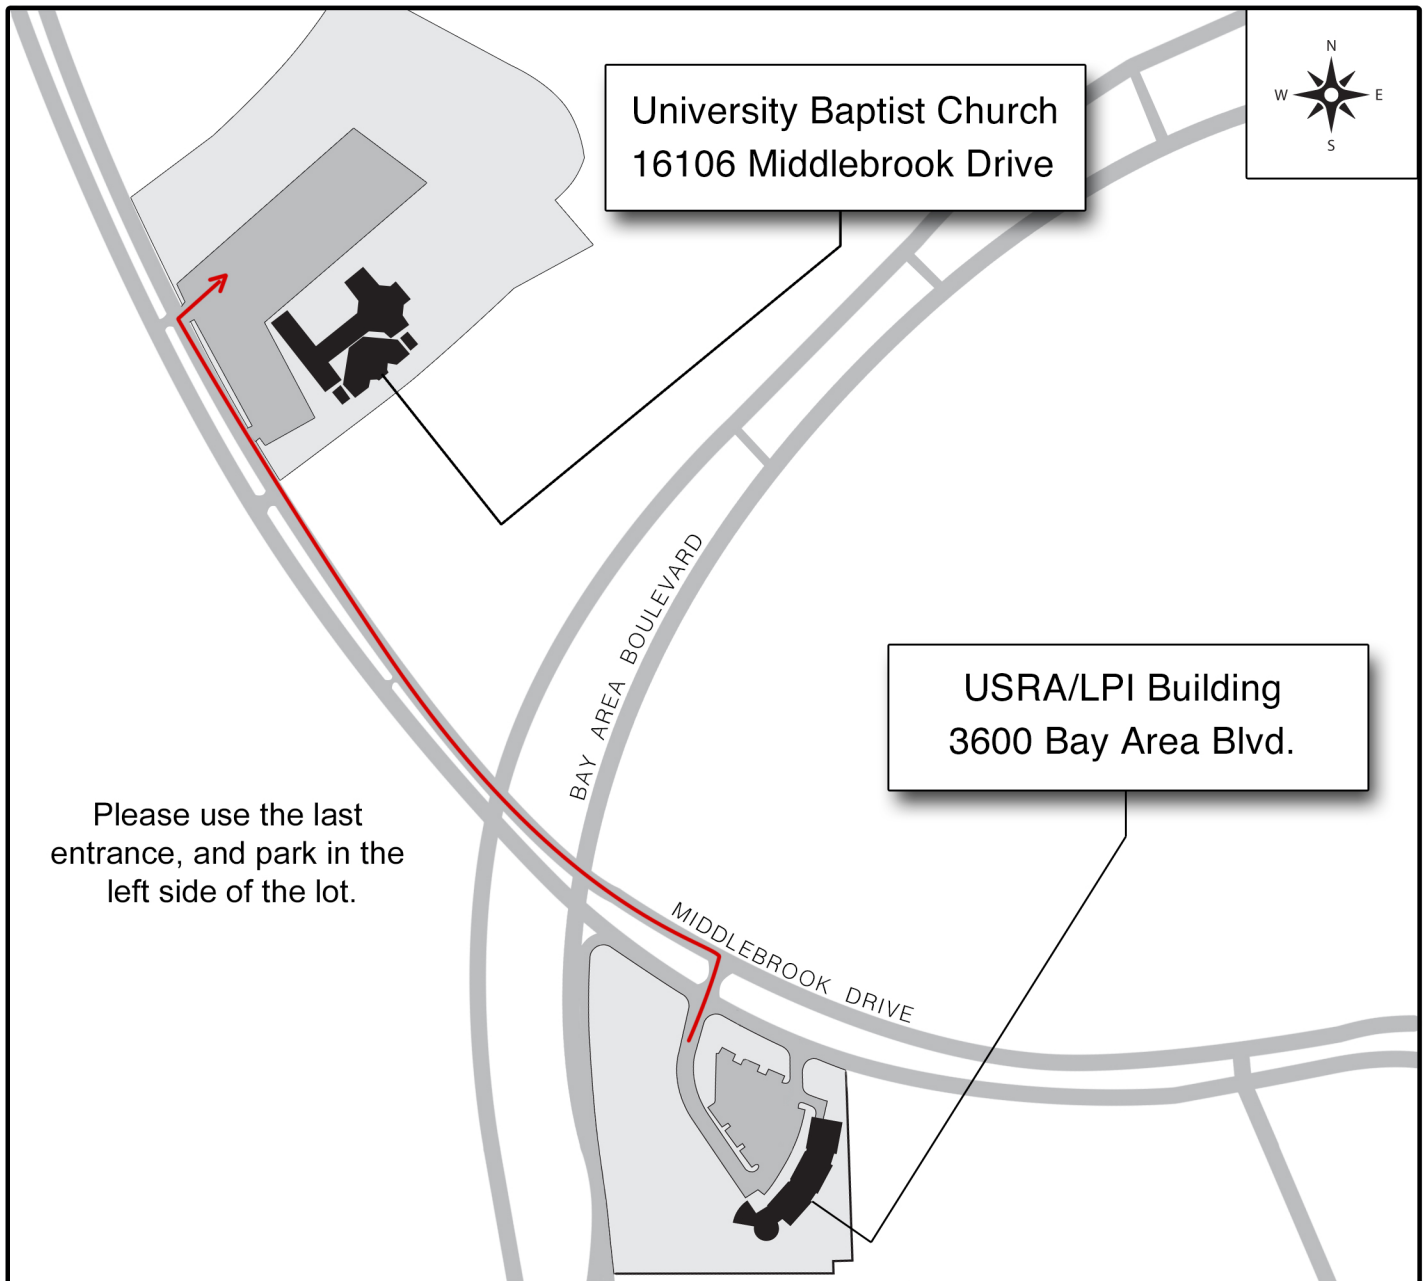

PARK AND RIDE

Additional Parking for USRA/LPI Meeting Participants, Visitors, and Staff

Additional parking is available at the University Baptist Church parking lot. A shuttle bus will provide continuous park and ride service between the church parking lot and USRA/LPI.